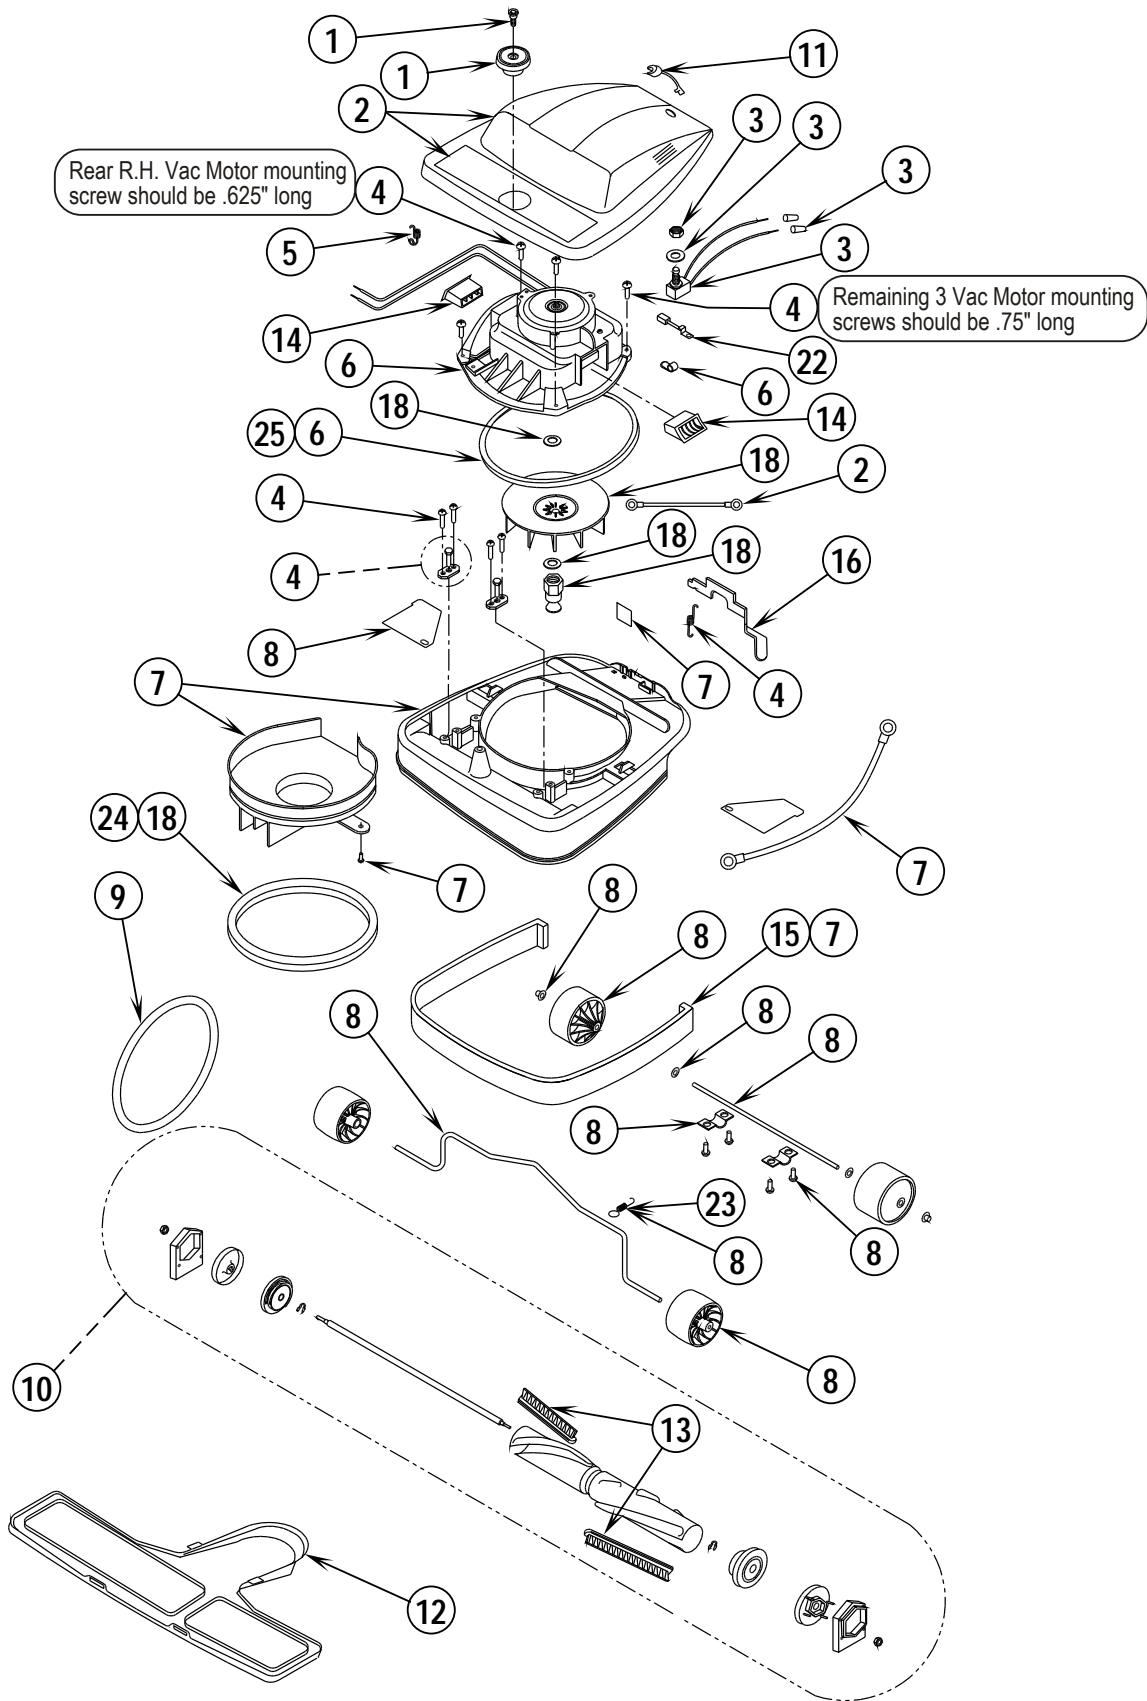

## **PARTS LIST**

**MODELS: 56648070, 03003A**

<u>DESCRIPTION</u>	<u>PAGE</u>
Base Assembly.....	2-3
Handle Assembly .....	4-5
Wiring Diagram .....	5

**WHEN ORDERING PARTS**

- \* Use the part numbers from the "Ref. No." columns in this parts list.
- \* Specify the model and serial number of the machine.
- \* Use the space below to record the model and serial number for future reference.

Model \_\_\_\_\_ Serial No. \_\_\_\_\_

04-11

**BASE ASSEMBLY**

11-3

**ReliaVac™ 12DC****3**

Item	Ref. No.	Qty	Description
1	56648400	1	Brush Height Knob Assembly
2	56648401	1	Hood Assembly-Grey
	30862A	1	Hood Assembly-Black
3	56648405	1	Switch Assembly
4	56648410	1	Hardware Kit Base
5	56630765	2	Spring, Ext .304d .930l .055wd
6	56648406	1	Motor & Seal Assembly
7	56648441	1	Base Assembly-12, Dirt Cup
	60585A	1	Base Assembly-Black
8	56648422	1	Wheel Assembly
9#	56381764	1	Reliavac Superbelt
10	56630489	1	Disturbulator, Assembly
11	56648417	1	Power Cord Assembly (see #3 on page 5)
12	56630478	1	Asm, Plate--Bottom
13	56648412	1	Brush Strip Kit
14	56648418	1	Air Duct Assembly
15	56630508	1	Guard, Furn--Clear Blue, 31.00l
16	56630395	1	Pedal, Foot--Uppt, White
18	56648420	1	Pulley and Fan Kit
	30864A	1	Pulley and Fan Kit-Green
22	56630561	2	Carbon Brush, Mtr
23	56630620	1	Spring, Ext .275d 1.50l .024wd
24	56630562	1	Gasket-Motor Seal
25	56648178	1	Gasket-Motor Seal
**	56052964	1	Magnet, Permanent
**	56630325	1	Upright Vacuum Accessory Kit

\* = Not Shown

\*\* = Not Included (optional)

# = Revised or new since last update

Item	Ref. No.	Qty	Description
1	56648404	1	Dirt Cup Bag Kit
2	56648427	1	Dirt Cup Bellows Kit
3	56648417	1	Power Cord Assy (see #11 on page 3)
5	56648411	1	Handle Assy
6	56039515	1	Dirt Cup Kit
7	56630249	1	Cup--Dirt,Clear Plstc
8	56630353	1	Hook,Cord--Uppt,Dark Gray
9	56648429	1	Grip,Handle--Dark Gray