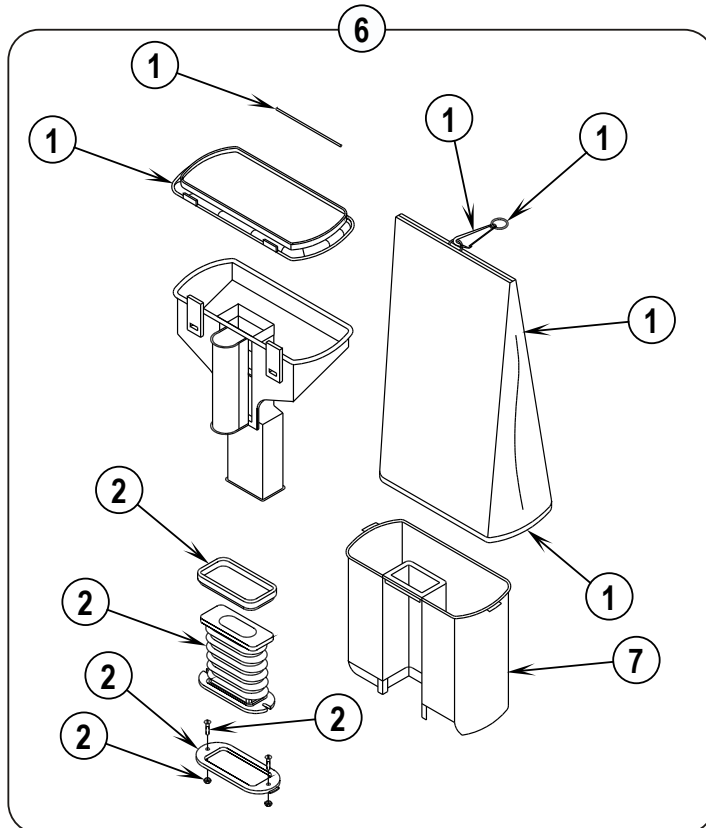

04-11

BASE ASSEMBLY

11-3

ReliaVac™ 12DC

3

Item	Ref. No.	Qty	Description
1	56648400	1	Brush Height Knob Assembly
2	56648401	1	Hood Assembly-Grey
	30862A	1	Hood Assembly-Black
3	56648405	1	Switch Assembly
4	56648410	1	Hardware Kit Base
5	56630765	2	Spring, Ext .304d .930l .055wd
6	56648406	1	Motor & Seal Assembly
7	56648441	1	Base Assembly-12, Dirt Cup
	60585A	1	Base Assembly-Black
8	56648422	1	Wheel Assembly
9#	56381764	1	Reliavac Superbelt
10	56630489	1	Disturbulator, Assembly
11	56648417	1	Power Cord Assembly (see #3 on page 5)
12	56630478	1	Asm, Plate--Bottom
13	56648412	1	Brush Strip Kit
14	56648418	1	Air Duct Assembly
15	56630508	1	Guard, Furn--Clear Blue, 31.00l
16	56630395	1	Pedal, Foot--Uppt, White
18	56648420	1	Pulley and Fan Kit
	30864A	1	Pulley and Fan Kit-Green
22	56630561	2	Carbon Brush, Mtr
23	56630620	1	Spring, Ext .275d 1.50l .024wd
24	56630562	1	Gasket-Motor Seal
25	56648178	1	Gasket-Motor Seal
**	56052964	1	Magnet, Permanent
**	56630325	1	Upright Vacuum Accessory Kit

* = Not Shown

** = Not Included (optional)

= Revised or new since last update