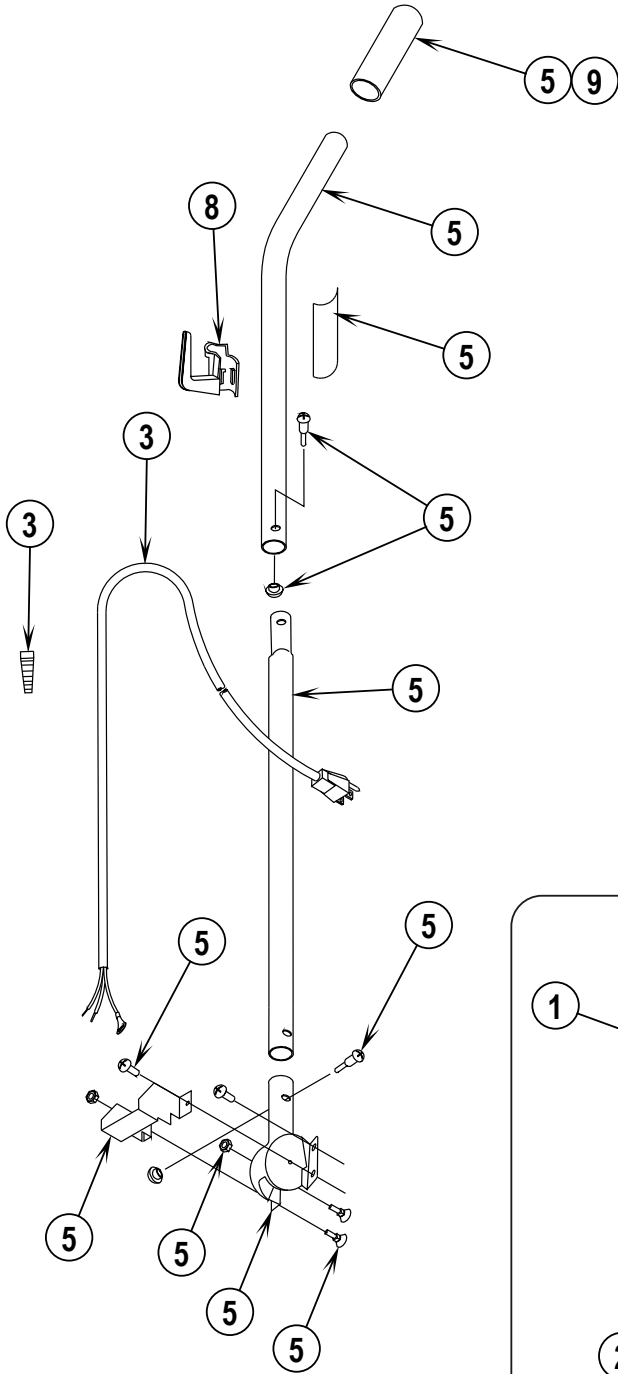

## **PARTS LIST**

**MODELS: 56648070, 03003A**

<u>DESCRIPTION</u>	<u>PAGE</u>
Base Assembly.....	2-3
Handle Assembly .....	4-5
Wiring Diagram .....	5

**WHEN ORDERING PARTS**

- \* Use the part numbers from the "Ref. No." columns in this parts list.
- \* Specify the model and serial number of the machine.
- \* Use the space below to record the model and serial number for future reference.

Model \_\_\_\_\_ Serial No. \_\_\_\_\_

04-11

**BASE ASSEMBLY**

11-3

**ReliaVac™ 12DC****3**

Item	Ref. No.	Qty	Description
1	56648400	1	Brush Height Knob Assembly
2	56648401	1	Hood Assembly-Grey
	30862A	1	Hood Assembly-Black
3	56648405	1	Switch Assembly
4	56648410	1	Hardware Kit Base
5	56630765	2	Spring, Ext .304d .930l .055wd
6	56648406	1	Motor & Seal Assembly
7	56648441	1	Base Assembly-12, Dirt Cup
	60585A	1	Base Assembly-Black
8	56648422	1	Wheel Assembly
9#	56381764	1	Reliavac Superbelt
10	56630489	1	Disturbulator, Assembly
11	56648417	1	Power Cord Assembly (see #3 on page 5)
12	56630478	1	Asm, Plate--Bottom
13	56648412	1	Brush Strip Kit
14	56648418	1	Air Duct Assembly
15	56630508	1	Guard, Furn--Clear Blue, 31.00l
16	56630395	1	Pedal, Foot--Uppt, White
18	56648420	1	Pulley and Fan Kit
	30864A	1	Pulley and Fan Kit-Green
22	56630561	2	Carbon Brush, Mtr
23	56630620	1	Spring, Ext .275d 1.50l .024wd
24	56630562	1	Gasket-Motor Seal
25	56648178	1	Gasket-Motor Seal
**	56052964	1	Magnet, Permanent
**	56630325	1	Upright Vacuum Accessory Kit

\* = Not Shown

\*\* = Not Included (optional)

# = Revised or new since last update

Item	Ref. No.	Qty	Description
1	56648404	1	Dirt Cup Bag Kit
2	56648427	1	Dirt Cup Bellows Kit
3	56648417	1	Power Cord Assy (see #11 on page 3)
5	56648411	1	Handle Assy
6	56039515	1	Dirt Cup Kit
7	56630249	1	Cup--Dirt,Clear Plstc
8	56630353	1	Hook,Cord--Uppt,Dark Gray
9	56648429	1	Grip,Handle--Dark Gray