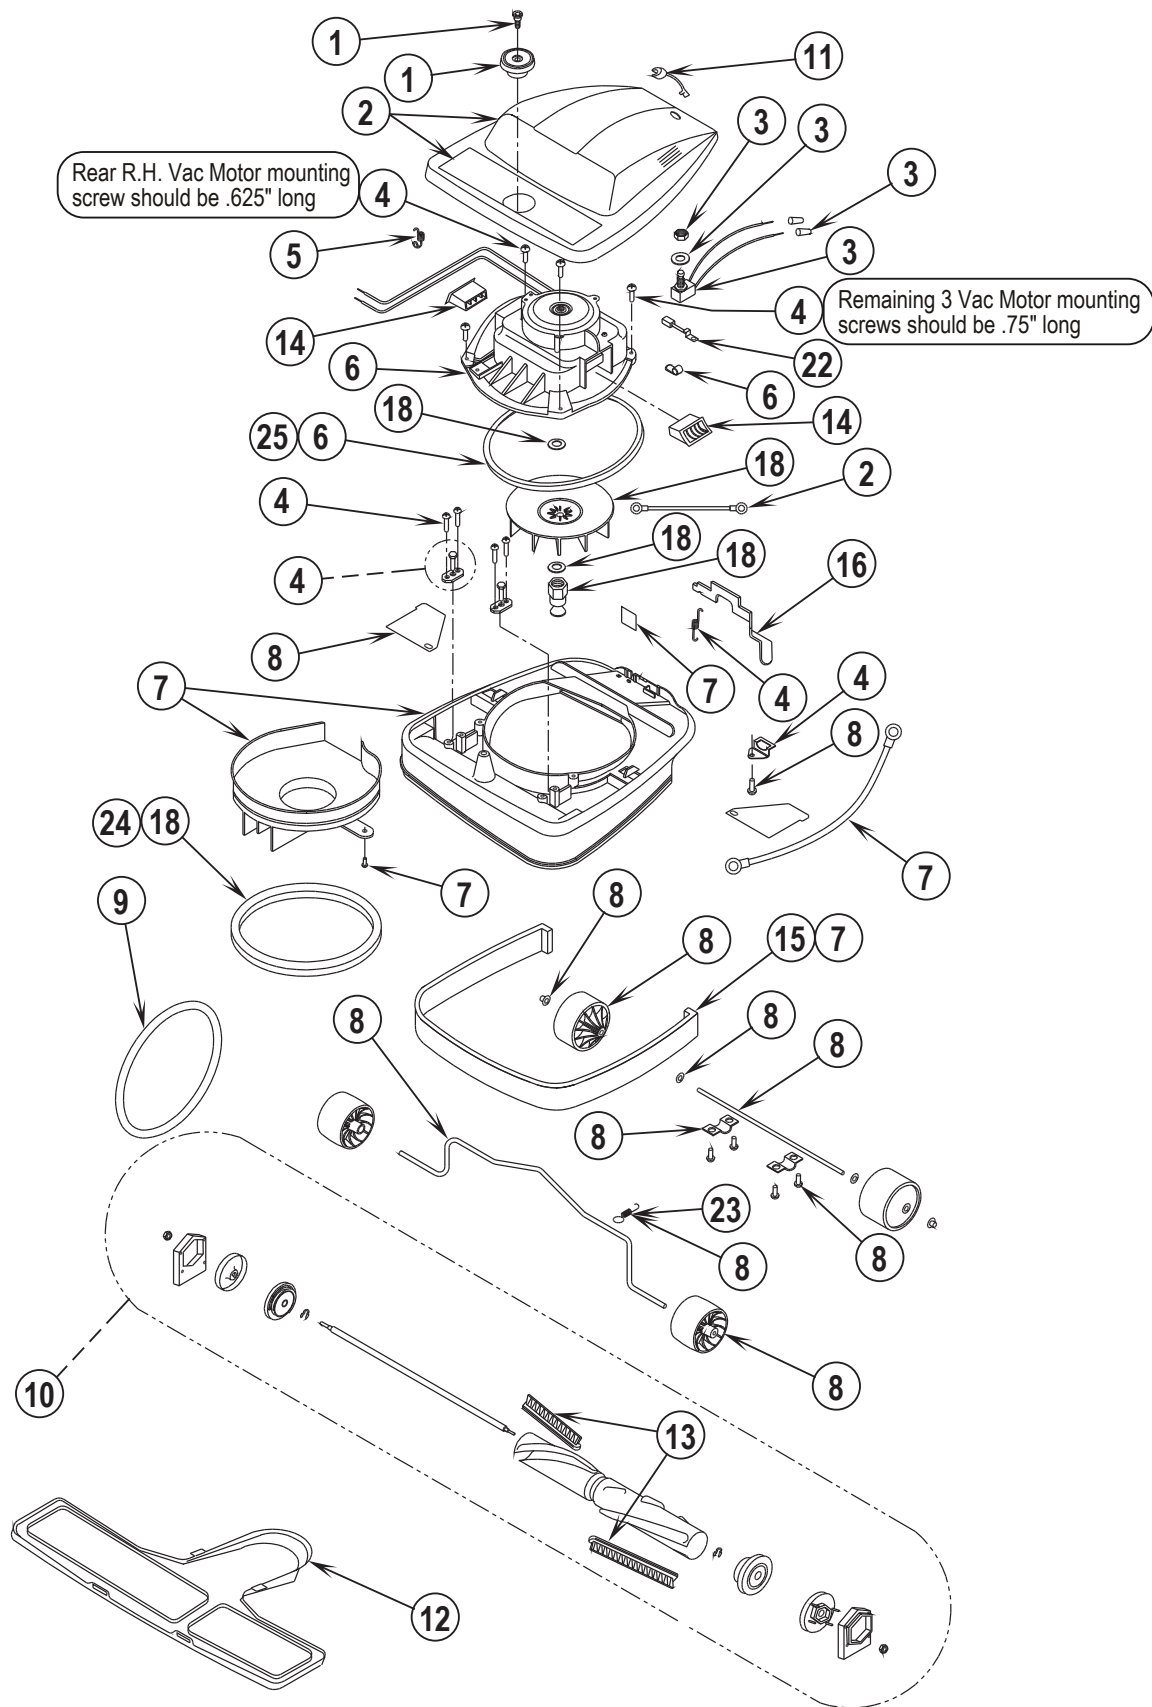

## **PARTS LIST**

**MODELS: 56648069, 03002A**

<b>DESCRIPTION</b>	<b>PAGE</b>
Base Assembly.....	2-3
Handle Assembly .....	4-5
Wiring Diagram .....	5
Handle Assembly [Optional Dirt Cup].....	6-7

**WHEN ORDERING PARTS**

- \* Use the part numbers from the "Ref. No." columns in this parts list.
- \* Specify the model and serial number of the machine.
- \* Use the space below to record the model and serial number for future reference.

Model \_\_\_\_\_ Serial No. \_\_\_\_\_

04-11	<b>BASE ASSEMBLY</b>		
14-5	<b>12" Upright Vacuum</b>		<b>3</b>

Item	Ref. No.	Qty	Description
1	56648400	1	Brush Height Knob Assembly
2	30862A	1	Hood Assembly-Black
2	56382662	1	Hood Assembly Prospec Hd101
3	56648405	1	Switch Assembly
4	56648410	1	Hardware Kit Base
5	56630765	2	Spring, Ext .304d .930l .055wd
6	56648406	1	Motor & Seal Assembly
7	60584A	1	Base Assembly-Black
8	56648422	1	Wheel Assembly
9	56381764	1	Superbelt Package of 5
10	56630489	1	Disturbulator, Assembly
11	56648417	1	Power Cord Assembly (see 1 on page 5 and 3 on page 7)
12	56630478	1	Asm, Plate--Bottom
13	56648412	1	Brush Strip Kit
14	56648418	1	Air Duct Assembly
15	56630508	1	Guard, Furn--Clear Blue, 31.00l
16	56630395	1	Pedal, Foot--Uppt, White
18#	30864A	1	Pulley and Fan Kit-Green
22	56630561	2	Carbon Brush, Mtr
23	56630620	1	Spring, Ext .275d 1.50l .024wd
24	56630562	1	Gasket-Motor Seal
25	56648178	1	Gasket-Motor Seal
**	56052964	1	Magnet, Permanent

# = Revised or new since last update

Item	Ref. No.	Qty	Description
1	56648417	1	Power Cord Assembly (see 11 on page 3)
2	56648421	1	Hook Assembly
4	56648424	1	Handle Assembly
5	56648423	1	Bag Assembly
**	30860A	1	Cloth Zipper Bag Reliavac-Blk
**	56637120	A/R	Disposable Paper Bag (pkg of 10)
**	56039515	1	Kit, Dirt Cup Conversion
**	56630249	1	Dirt Cup, Clear Plastic
**	56648404	1	Dirt Cup Bag Kit
**	56648427	1	Dirt Cup Bellows Kit