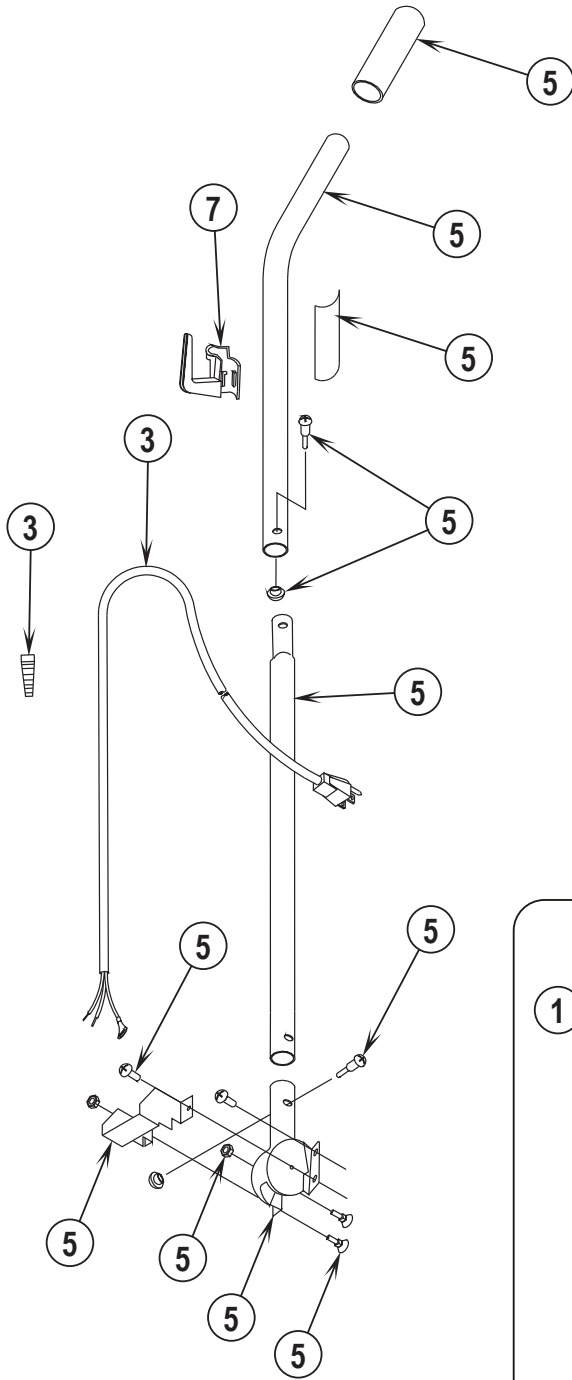

Model \_\_\_\_\_ Serial No. \_\_\_\_\_

04-11	<b>BASE ASSEMBLY</b>		
14-5	<b>12" Upright Vacuum</b>		<b>3</b>

Item	Ref. No.	Qty	Description
1	56648400	1	Brush Height Knob Assembly
2	30862A	1	Hood Assembly-Black
2	56382662	1	Hood Assembly Prospec Hd101
3	56648405	1	Switch Assembly
4	56648410	1	Hardware Kit Base
5	56630765	2	Spring, Ext .304d .930l .055wd
6	56648406	1	Motor & Seal Assembly
7	60584A	1	Base Assembly-Black
8	56648422	1	Wheel Assembly
9	56381764	1	Superbelt Package of 5
10	56630489	1	Disturbulator, Assembly
11	56648417	1	Power Cord Assembly (see 1 on page 5 and 3 on page 7)
12	56630478	1	Asm, Plate--Bottom
13	56648412	1	Brush Strip Kit
14	56648418	1	Air Duct Assembly
15	56630508	1	Guard, Furn--Clear Blue, 31.00l
16	56630395	1	Pedal, Foot--Uppt, White
18#	30864A	1	Pulley and Fan Kit-Green
22	56630561	2	Carbon Brush, Mtr
23	56630620	1	Spring, Ext .275d 1.50l .024wd
24	56630562	1	Gasket-Motor Seal
25	56648178	1	Gasket-Motor Seal
**	56052964	1	Magnet, Permanent

# = Revised or new since last update

Item	Ref. No.	Qty	Description
1	56648417	1	Power Cord Assembly (see 11 on page 3)
2	56648421	1	Hook Assembly
4	56648424	1	Handle Assembly
5	56648423	1	Bag Assembly
**	30860A	1	Cloth Zipper Bag Reliavac-Blk
**	56637120	A/R	Disposable Paper Bag (pkg of 10)
**	56039515	1	Kit, Dirt Cup Conversion
**	56630249	1	Dirt Cup, Clear Plastic
**	56648404	1	Dirt Cup Bag Kit
**	56648427	1	Dirt Cup Bellows Kit

\* = Not Shown

\*\* = Not Included (optional)

04-11	<b>HANDLE ASSEMBLY [OPTIONAL DIRT CUP]</b>		
14-2	<b>12" Upright Vacuum</b>		<b>7</b>

Item	Ref. No.	Qty	Description
1	56648404	1	Dirt Cup Bag Kit
2	56648427	1	Dirt Cup Bellows Kit
3	56648417	1	Power Cord Assy (see 11 on page 3)
5	56648411	1	Handle Assy
6	56039515	1	Dirt Cup Kit
7	56630353	1	Hook,Cord--Uprt,Dark Gray