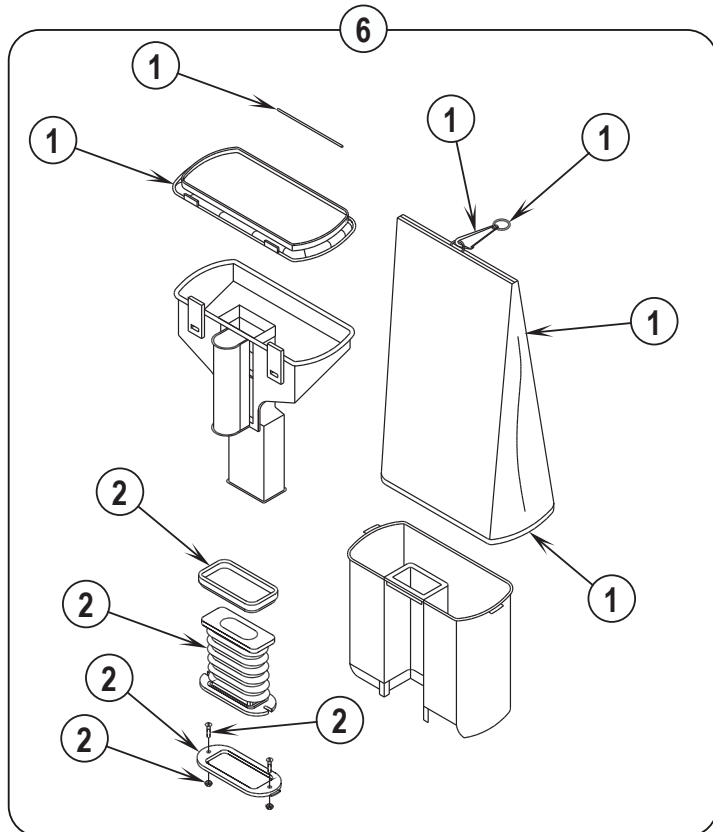

# = Revised or new since last update

Item	Ref. No.	Qty	Description
1	56648417	1	Power Cord Assembly (see 11 on page 3)
2	56648421	1	Hook Assembly
4	56648424	1	Handle Assembly
5	56648423	1	Bag Assembly
**	30860A	1	Cloth Zipper Bag Reliavac-Blk
**	56637120	A/R	Disposable Paper Bag (pkg of 10)
**	56039515	1	Kit, Dirt Cup Conversion
**	56630249	1	Dirt Cup, Clear Plastic
**	56648404	1	Dirt Cup Bag Kit
**	56648427	1	Dirt Cup Bellows Kit

\* = Not Shown

\*\* = Not Included (optional)

04-11	<b>HANDLE ASSEMBLY [OPTIONAL DIRT CUP]</b>		
14-2	<b>12" Upright Vacuum</b>		<b>7</b>

Item	Ref. No.	Qty	Description
1	56648404	1	Dirt Cup Bag Kit
2	56648427	1	Dirt Cup Bellows Kit
3	56648417	1	Power Cord Assy (see 11 on page 3)
5	56648411	1	Handle Assy
6	56039515	1	Dirt Cup Kit
7	56630353	1	Hook,Cord--Uprt,Dark Gray