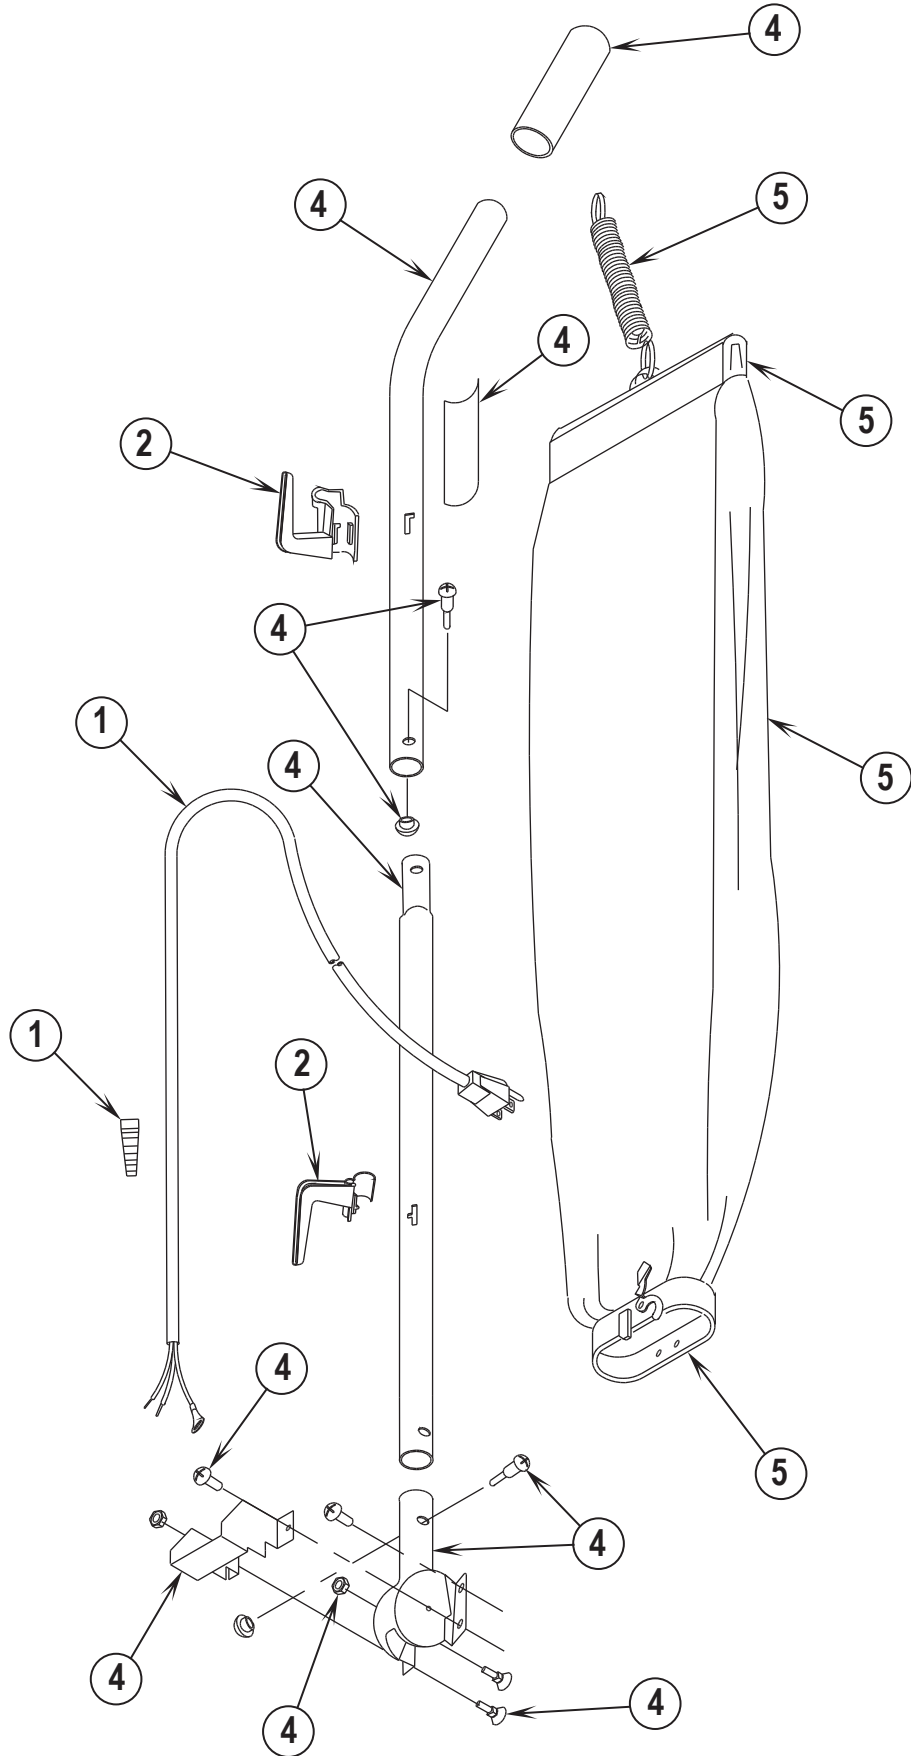

## **PARTS LIST**

**MODELS: 56648069, 03002A**

<b>DESCRIPTION</b>	<b>PAGE</b>
Base Assembly.....	2-3
Handle Assembly .....	4-5
Wiring Diagram .....	5
Handle Assembly [Optional Dirt Cup].....	6-7

**WHEN ORDERING PARTS**

Model \_\_\_\_\_ Serial No. \_\_\_\_\_

04-11	<b>BASE ASSEMBLY</b>		
14-5	<b>12" Upright Vacuum</b>		<b>3</b>

Item	Ref. No.	Qty	Description
1	56648400	1	Brush Height Knob Assembly
2	30862A	1	Hood Assembly-Black
2	56382662	1	Hood Assembly Prospec Hd101
3	56648405	1	Switch Assembly
4	56648410	1	Hardware Kit Base
5	56630765	2	Spring, Ext .304d .930l .055wd
6	56648406	1	Motor & Seal Assembly
7	60584A	1	Base Assembly-Black
8	56648422	1	Wheel Assembly
9	56381764	1	Superbelt Package of 5
10	56630489	1	Disturbulator, Assembly
11	56648417	1	Power Cord Assembly (see 1 on page 5 and 3 on page 7)
12	56630478	1	Asm, Plate--Bottom
13	56648412	1	Brush Strip Kit
14	56648418	1	Air Duct Assembly
15	56630508	1	Guard, Furn--Clear Blue, 31.00l
16	56630395	1	Pedal, Foot--Uppt, White
18#	30864A	1	Pulley and Fan Kit-Green
22	56630561	2	Carbon Brush, Mtr
23	56630620	1	Spring, Ext .275d 1.50l .024wd
24	56630562	1	Gasket-Motor Seal
25	56648178	1	Gasket-Motor Seal
**	56052964	1	Magnet, Permanent

\*\* = Not Included (optional)

# = Revised or new since last update

Item	Ref. No.	Qty	Description
1	56648417	1	Power Cord Assembly (see 11 on page 3)
2	56648421	1	Hook Assembly
4	56648424	1	Handle Assembly
5	56648423	1	Bag Assembly
**	30860A	1	Cloth Zipper Bag Reliavac-Blk
**	56637120	A/R	Disposable Paper Bag (pkg of 10)
**	56039515	1	Kit, Dirt Cup Conversion
**	56630249	1	Dirt Cup, Clear Plastic
**	56648404	1	Dirt Cup Bag Kit
**	56648427	1	Dirt Cup Bellows Kit